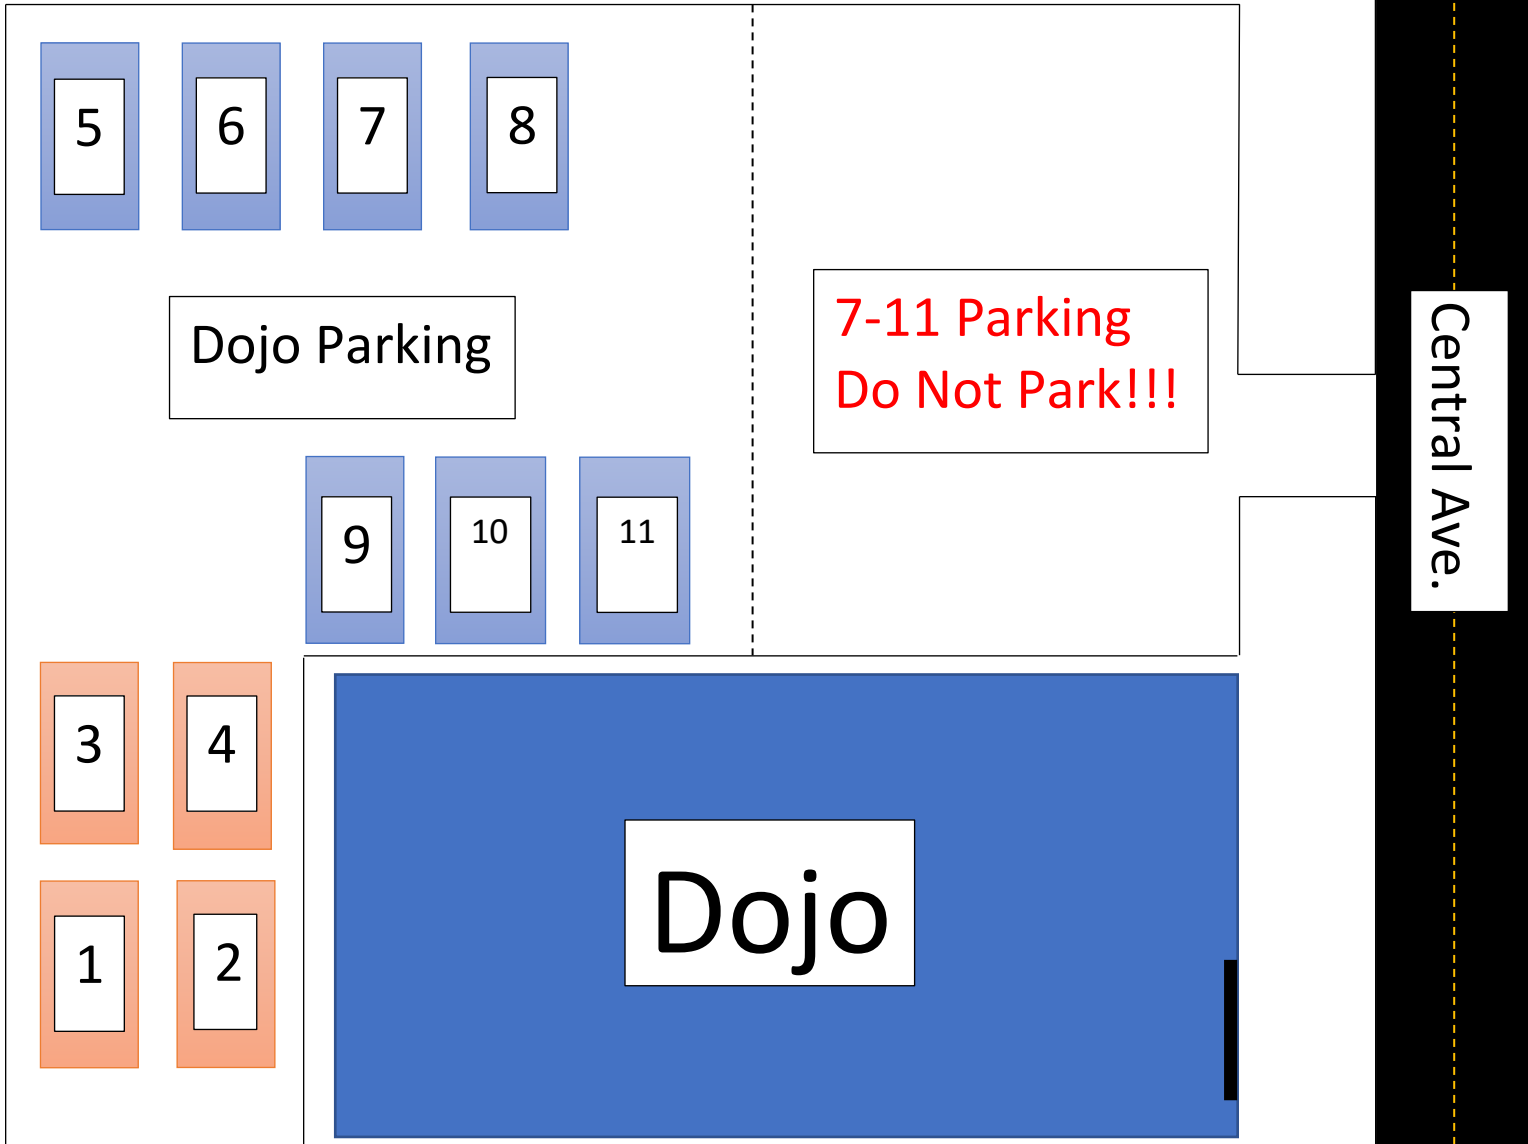

The College of Westchester Parking

Attention!!!

- Spots 1,2 will be occupied until 11 AM by the owner. Spots 3,4 must be kept open so that he can drive out. After he leaves at 11 AM, spots 1,2,3,4 may be used freely
- Depending on the time, some spots may be open in The College of Westchester Parking